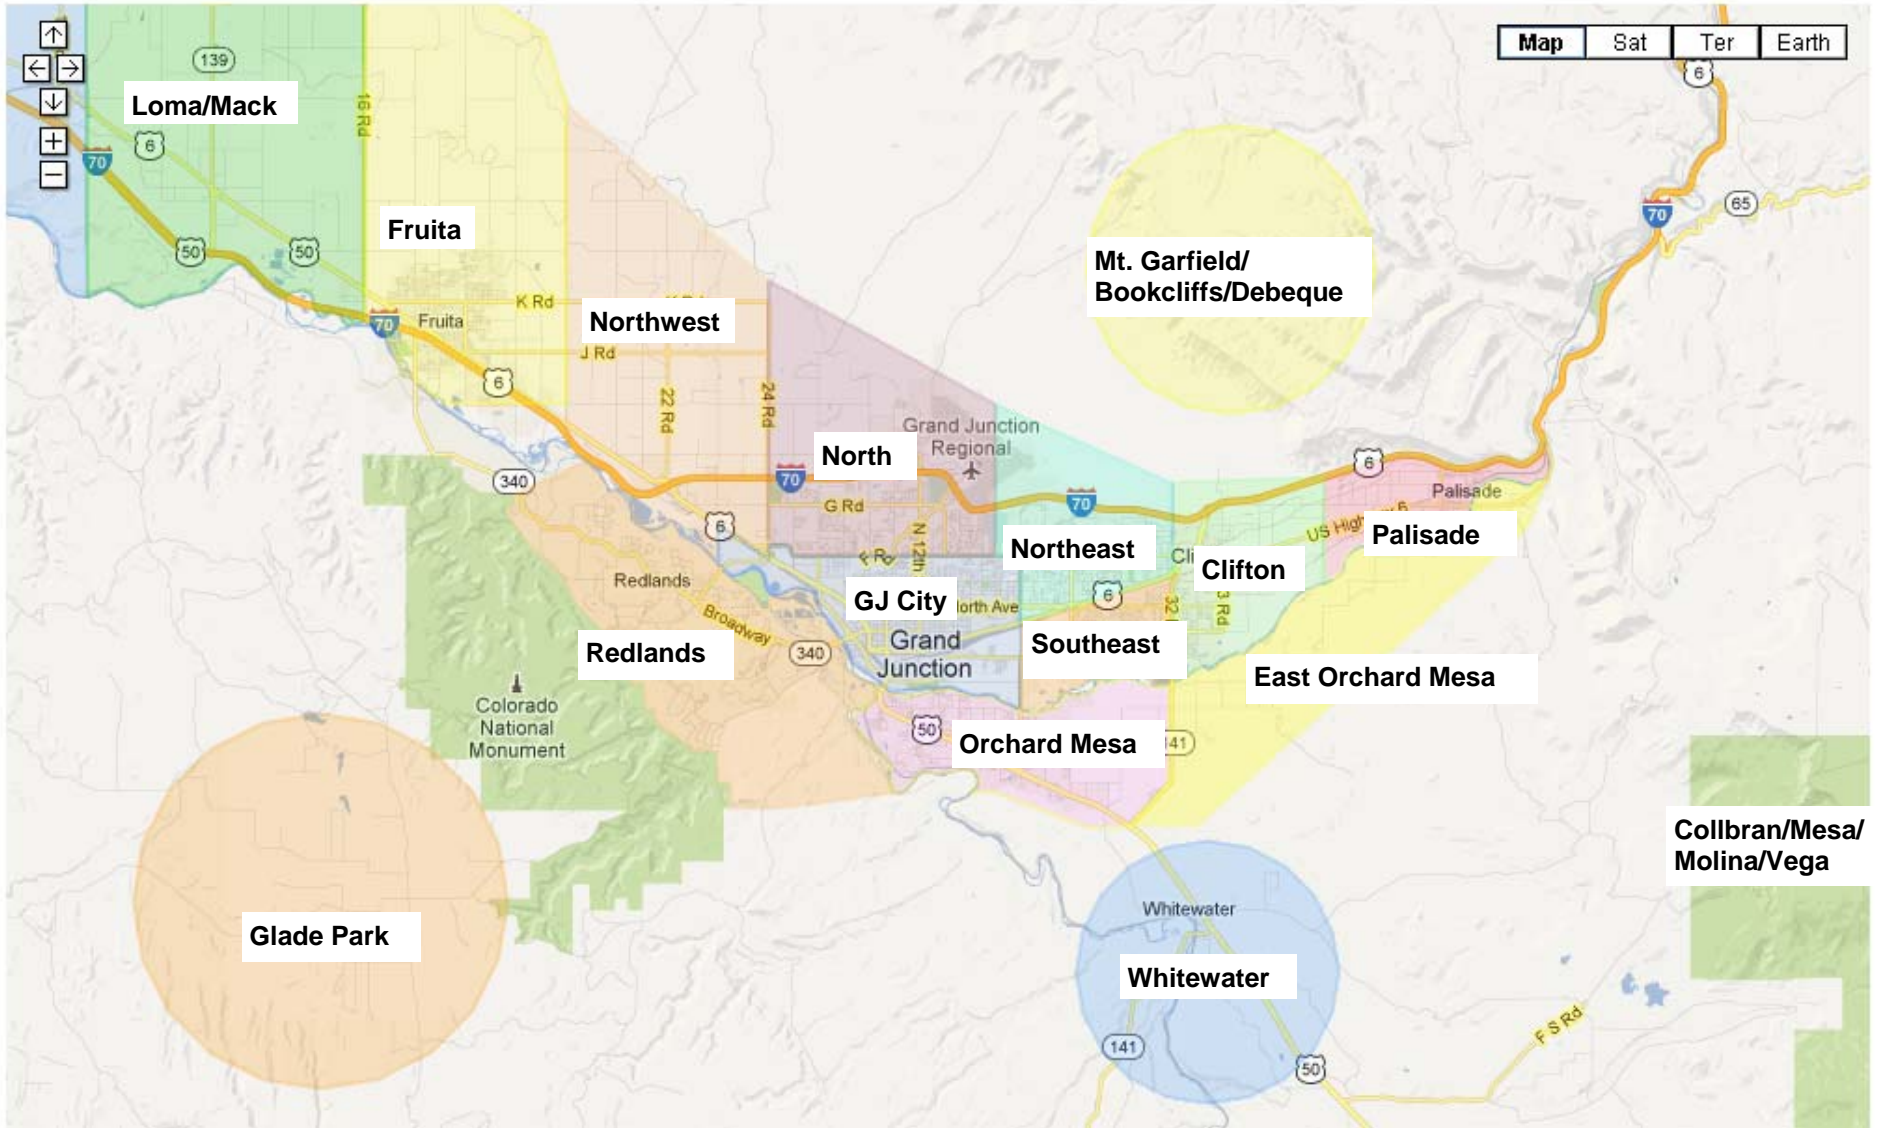

Grand Junction Boundaries Map

244 N.7th Street, Grand Junction, CO 81501

(970) 241-2909